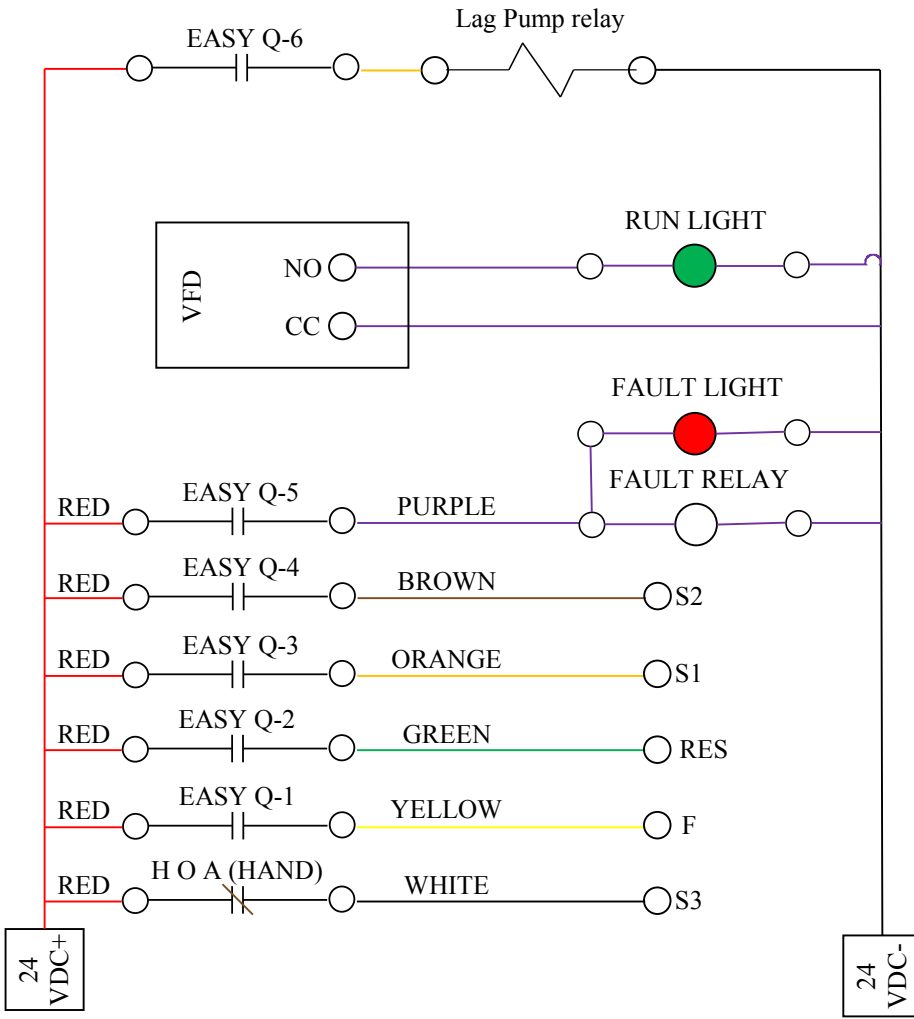

# EASY PUMP CONTROLLER

**VFD HARNESS**

| VFD | COLOR  | PANEL |
|-----|--------|-------|
| CC  | BLACK  | -     |
| FLA | PURPLE | I3    |
| RY  | GREY   | I4    |
| S3  | WHITE  | TERM  |
| F   | YELLOW | Q1    |
| RES | GREEN  | Q2    |
| S1  | ORANGE | Q3    |
| S2  | BROWN  | Q4    |
| NO  | BLUE   | TERM  |
| FLC | RED    | +     |
| RC  |        |       |
| OUT |        |       |

**DOOR HARNESS**

| DOOR    | COLOR  | PANEL |
|---------|--------|-------|
| HAND    | WHITE  | TERM  |
| RUN L.  | BLUE   | TERM  |
| FLT. L. | PURPLE | R1-Q5 |
| +       | RED    | +     |
| -       | BLACK  | -     |
| AUTO    | YELLOW | I1    |
| RESET   | ORANGE | I2    |
| UP      | GREY   | I9    |
| DOWN    | BROWN  | I10   |

| EASY PUMP CONTROLLER |                      |               |         |
|----------------------|----------------------|---------------|---------|
| OUTPUTS              |                      |               |         |
| TITLE                | EASY PUMP CONTROLLER |               |         |
| AUTHOR               | KEITH V              |               |         |
| DATE                 | June 8, 2010         | PAGE          | 3 OF 3  |
| REVISION             | 2.1                  | SERIAL NUMBER | 100689K |