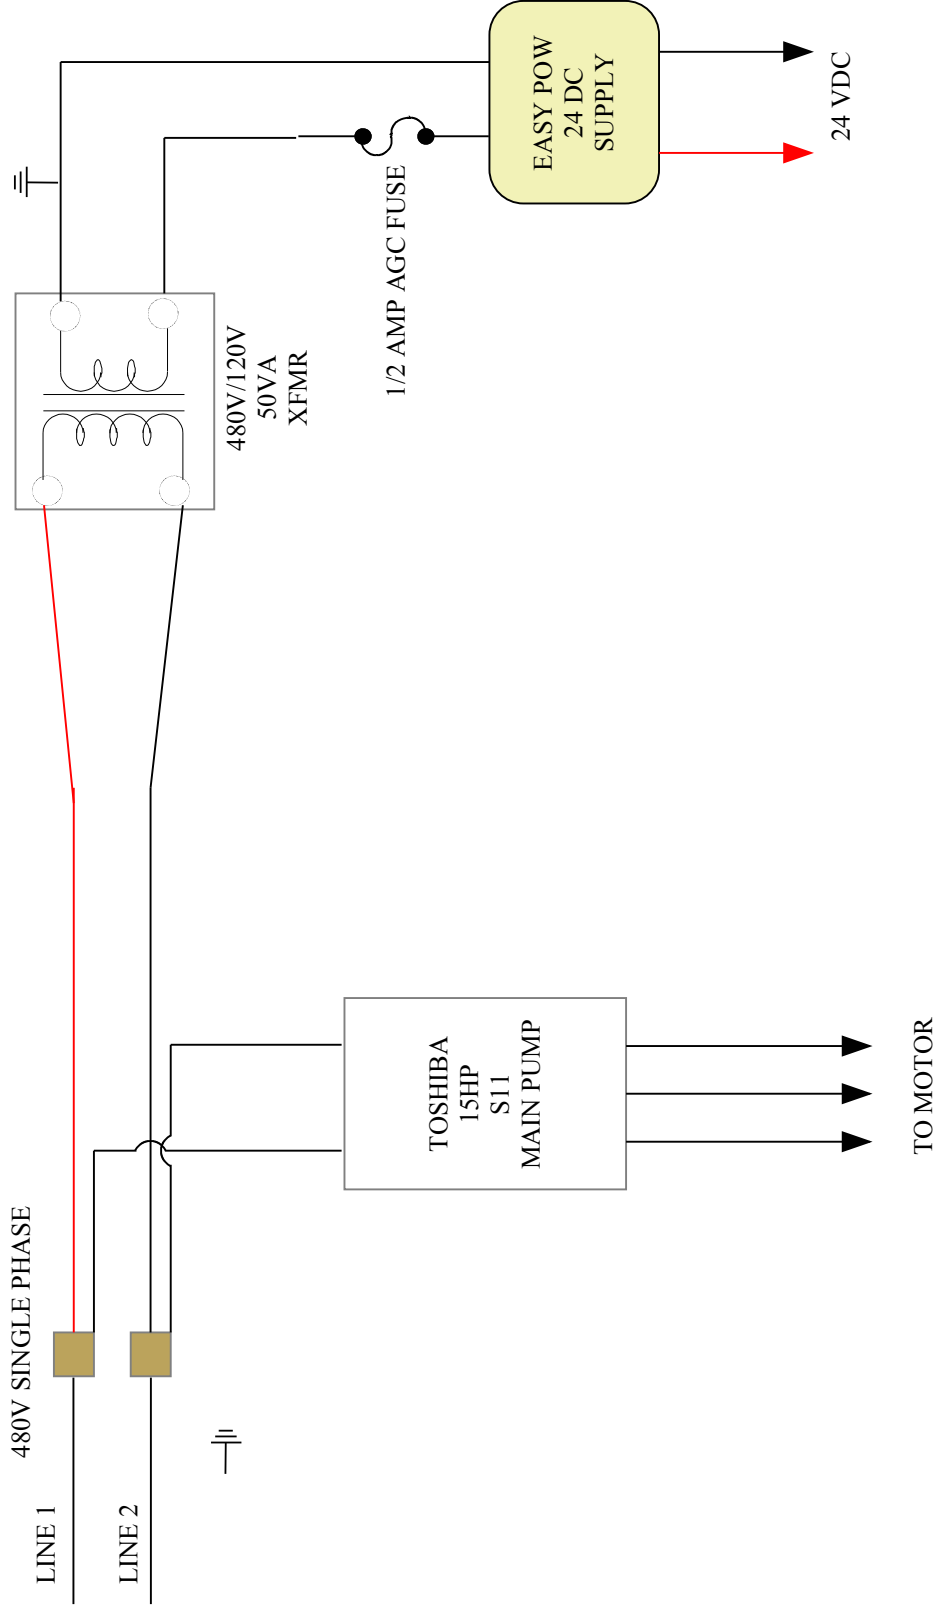

EASY PUMP CONTROLLER

TITLE	EASY PUMP CONTROLLER		
AUTHOR	KEITH V		
DATE	September 28, 2009	PAGE	1 OF 3
REVISION	2.1	SERIAL NUMBER	090975K